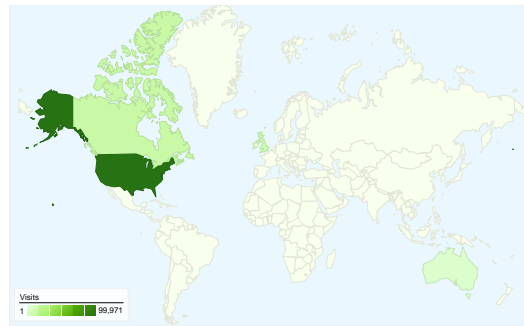

Site Usage

143,087 Visits

72.61% Bounce Rate

201,429 Pageviews

00:00:44 Avg. Time on Site

1.41 Pages/Visit

90.47% % New Visits

Visitors Overview

Visitors
129,559

Map Overlay

Traffic Sources Overview

- **Referring Sites**
120,556.00 (84.25%)
- **Direct Traffic**
15,770.00 (11.02%)
- **Search Engines**
6,761.00 (4.73%)

Content Overview

Pages	Pageviews	% Pageviews
/influx-capacitor.html	123,722	61.42%
/thedragonslesson.html	15,074	7.48%
/	6,686	3.32%
/fiction.html	6,669	3.31%
/forever.html	6,628	3.29%

129,559 people visited this site

143,087 Visits

129,559 Absolute Unique Visitors

201,429 Pageviews

1.41 Average Pageviews

00:00:44 Time on Site

72.61% Bounce Rate

90.47% New Visits

143,087 visits came from 157 countries/territories

Site Usage

Country/Territory	Visits	Pages/Visit	Avg. Time on Site	% New Visits	Bounce Rate
United States	99,971	1.32	00:00:35	91.94%	74.02%
Canada	13,513	2.12	00:01:40	77.84%	61.78%
United Kingdom	10,291	1.43	00:00:45	91.60%	69.72%
Australia	2,475	1.30	00:01:03	88.12%	81.01%
Ireland	1,625	1.26	00:00:32	94.52%	77.72%
Germany	1,433	1.38	00:00:53	91.77%	68.74%
Mexico	1,061	1.30	00:00:47	95.19%	79.92%
Netherlands	922	1.43	00:00:48	87.85%	64.32%
New Zealand	785	1.27	00:00:30	91.21%	81.15%