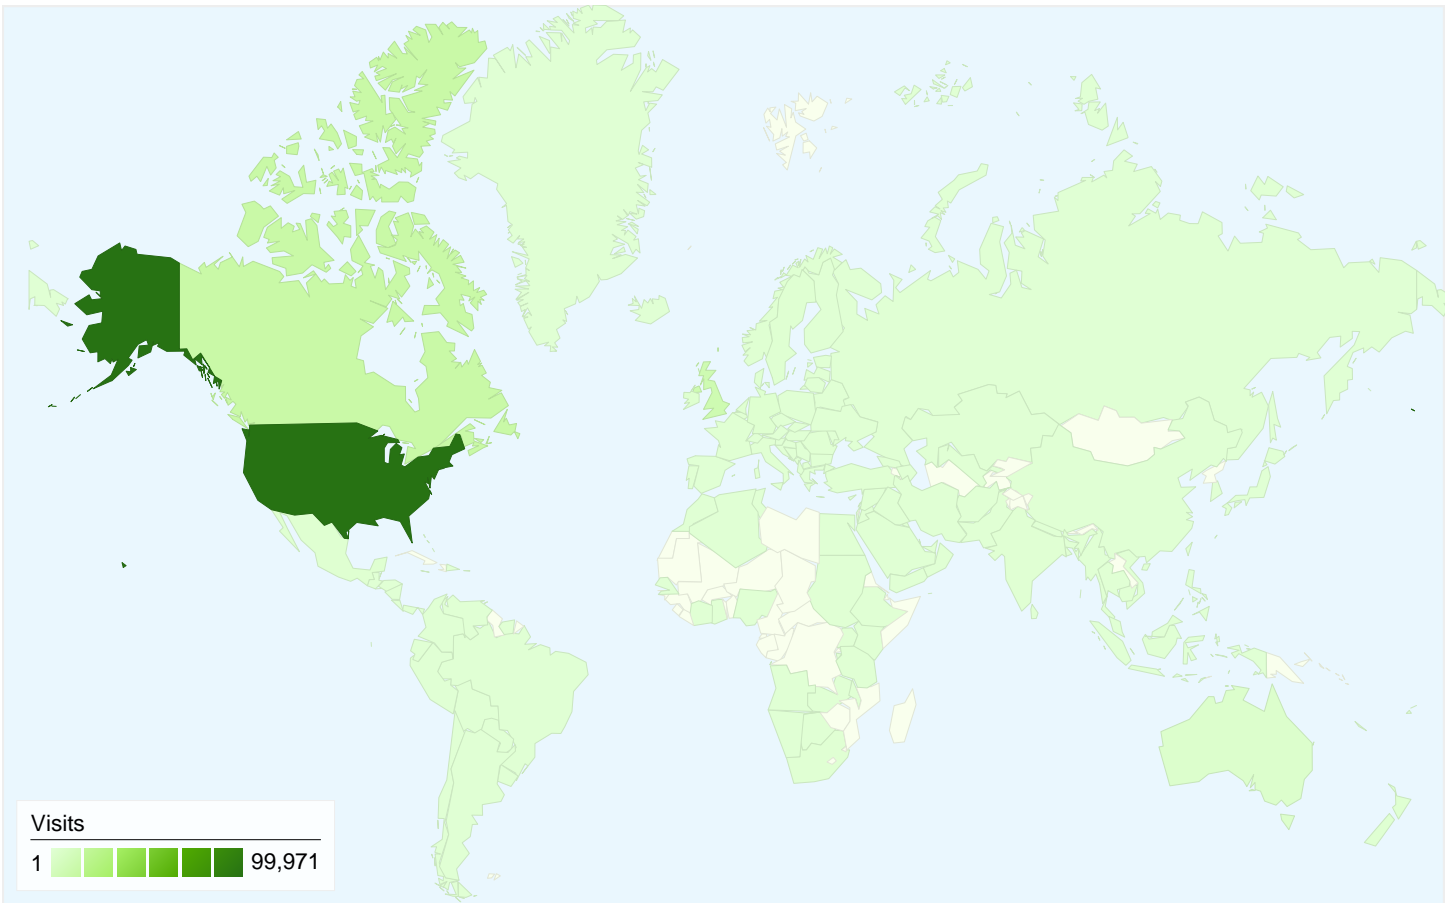

129,559 people visited this site

143,087 Visits

129,559 Absolute Unique Visitors

201,429 Pageviews

1.41 Average Pageviews

00:00:44 Time on Site

72.61% Bounce Rate

90.47% New Visits

11.02% Direct Traffic

84.25% Referring Sites

4.73% Search Engines

- Referring Sites
120,556.00 (84.25%)
- Direct Traffic
15,770.00 (11.02%)
- Search Engines
6,761.00 (4.73%)

Top Traffic Sources

Sources	Visits	% visits	Keywords	Visits	% visits
stumbleupon.com (referral)	111,273	77.77%	firefly cast	997	14.75%
(direct) ((none))	15,770	11.02%	kasma magazine	629	9.30%
google (organic)	6,416	4.48%	kasma	480	7.10%
wwwstumbleupon.com	3,449	2.41%	(not provided)	296	4.38%
duotrope.com (referral)	750	0.52%	kasma sf	221	3.27%

143,087 visits came from 157 countries/territories

Site Usage

Country/Territory	Visits	Pages/Visit	Avg. Time on Site	% New Visits	Bounce Rate
United States	99,971	1.32	00:00:35	91.94%	74.02%
Canada	13,513	2.12	00:01:40	77.84%	61.78%
United Kingdom	10,291	1.43	00:00:45	91.60%	69.72%
Australia	2,475	1.30	00:01:03	88.12%	81.01%
Ireland	1,625	1.26	00:00:32	94.52%	77.72%
Germany	1,433	1.38	00:00:53	91.77%	68.74%
Mexico	1,061	1.30	00:00:47	95.19%	79.92%
Netherlands	922	1.43	00:00:48	87.85%	64.32%
New Zealand	785	1.27	00:00:30	91.21%	81.15%

Norway	758	1.33	00:00:41	90.50%	72.16%
					1 - 10 of 157

Pages on this site were viewed a total of 201,429 times

201,429 Pageviews

160,076 Unique Views

72.61% Bounce Rate

AdSense Performance

138,692 AdSense Page Impressions